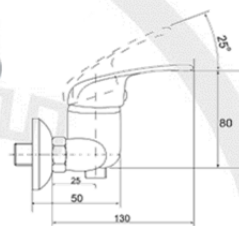

MITIGEUR DOUCHE MONOMANDO DUCHA SHOWER FAUCET	
Poids <i>Peso/ Weight</i>	1,14 kg
REF	MS_CLEO_MITDO
EAN	3700576206130
Vendu avec <i>Se vende con/ Sold with</i>	
Douchette simple fonction <i>Ducha función simple/ Single function hand spray</i> Flexible inox double agrafage 1M50 <i>Flexible de acero inox doble agrapado/ Stainless steel double interlocked hose</i>