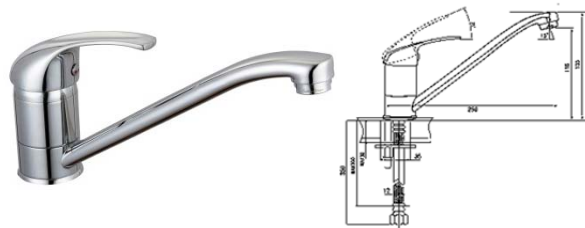

Cléo

MITIGEURS MONOMANDOS / MIXERS

FIABILITE FIABILIDAD/ RELIABILITY

La série Cléo est garantie 3 ans et certifiée par l'Attestation de Conformité Sanitaire Européenne (ACS), ce qui lui confère une fiabilité dans le temps.

La serie Cléo tiene una garantía de 3 años y está acreditada por la Certificación de Conformidad Sanitaria Europea (ACS), lo que confiere una fiabilidad a largo plazo.

The Cléo range has a 3-year warranty and is certified by the European Certificate of Health Compliance (ACS), which confers proven reliability.

ESTHETIQUE ESTETICA/ AESTHETICS

La forme simple et classique de la gamme de mitigeurs Cléo s'intègre parfaitement à tous les environnements.

La forma simple y clásica de la gama de monomandos Cléo se integra perfectamente en cualquier entorno.

The simple and classic shape of the Cléo range of faucets fits perfectly in any environment.

PRATICITE COMODIDAD/ CONVENIENCE

D'installation et d'entretien faciles, les robinets Montségur sont bien adaptés à votre rythme de vie.

De fácil instalación y mantenimiento, la grifería Montségur se adapta bien a su estilo de vida.

With their easy installation and maintenance, the Montségur faucets are well suited for your lifestyle.

MITIGEUR EVIER MONOMANDO FREGADERO SINK FAUCET	
Poids Peso/ Weight	0,74 kg
REF	MS_CLEO_MITEV
EAN	3700576206154