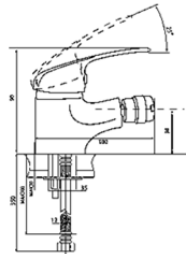

*With their easy installation and maintenance, the Montségur faucets are well suited for your lifestyle.*

MITIGEUR LAVABO MONOMANDO LAVABO WASH BASIN FAUCET	
Poids <i>Peso/ Weight</i>	1,03 kg
REF	MS_CLEO_MITLV
EAN	3700576206109