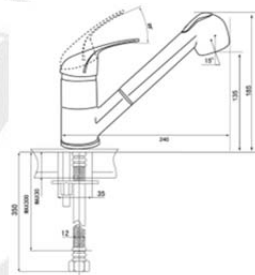

MITIGEUR EVIER DOUCHETTE MONOMANDO FREGADERO DUCHA SINK FAUCET WITH HAND SPRAY	
Poids <i>Peso/ Weight</i>	1,41 kg
REF	MS_CLEO_MITEVDO
EAN	3700576206192
Douchette extractible <i>Ducha extraible/ Pull-out hand spray</i> Contrôle de débit d'eau <i>Control de flujo de agua/ Water flow control</i>