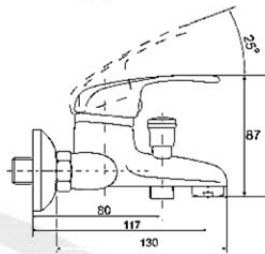

MITIGEUR BAIN DOUCHE MONOMANDO BAÑO-DUCHA SHOWER & BATH FAUCET	
Poids <i>Peso/ Weight</i>	1,35 kg
REF	MS_CLEO_MITBD
EAN	3700576206123
Vendu avec <i>Se vende con/ Sold with</i>	
Douchette simple fonction <i>Ducha función simple/ Single function hand spray</i> Flexible inox double agrafage 1M50 <i>Flexible de acero inox doble agrapado/ Stainless steel double interlocked hose</i>