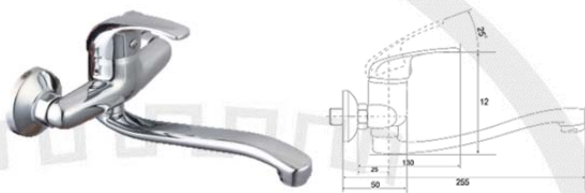

MITIGEUR EVIER MURAL MONOMANDO FREGADERO MURAL WALL SINK FAUCET	
Poids Peso/ Weight	1,18 kg
REF	MS_CLEO_MITDO
EAN	3700576206130